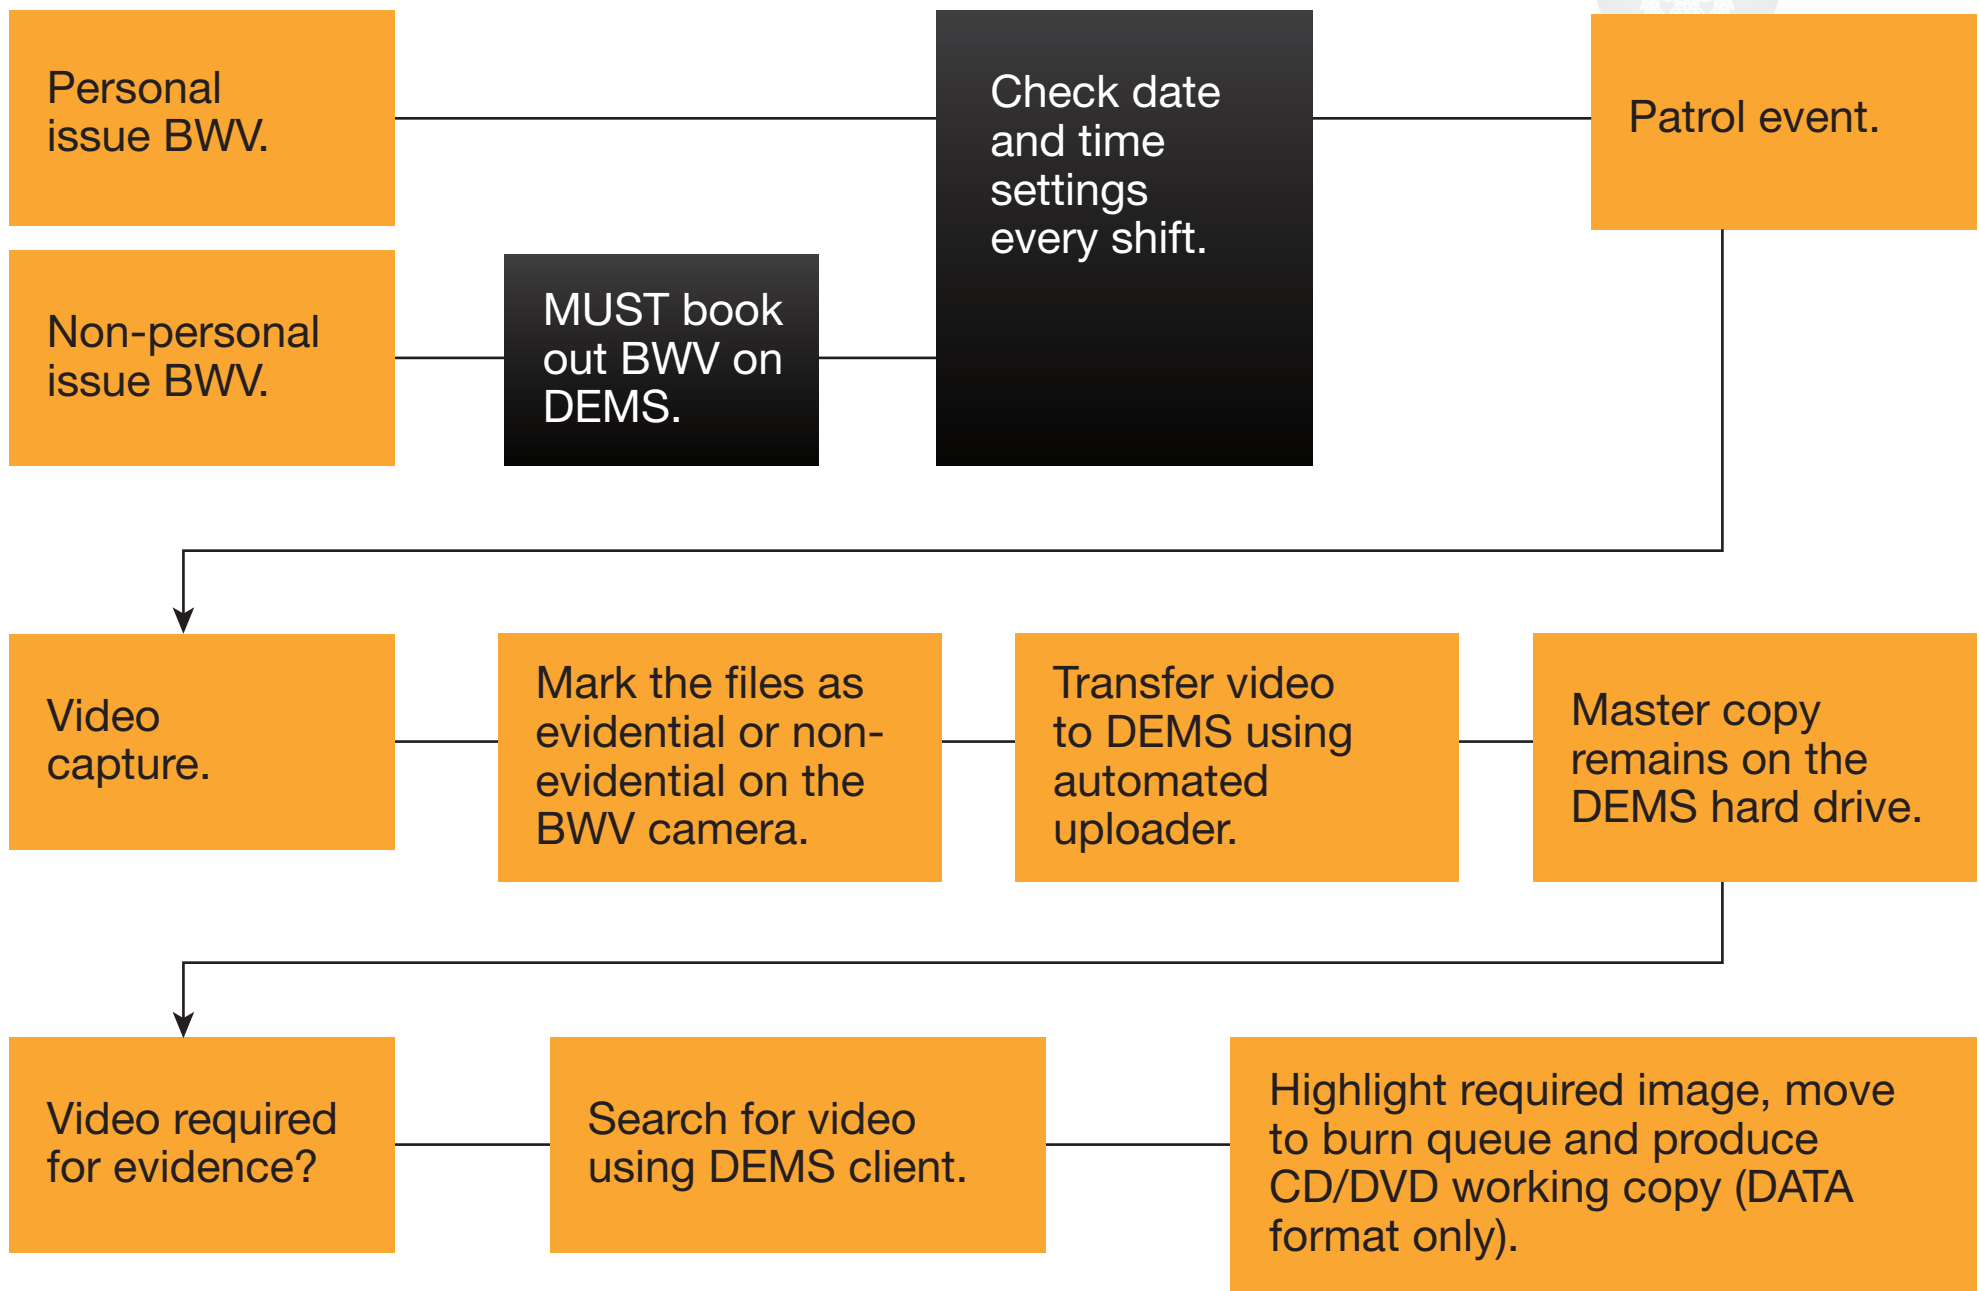

Body-Worn VIDEO

Body-Worn Video (BWV) Process Map

Body-worn video equipment is your independent witness